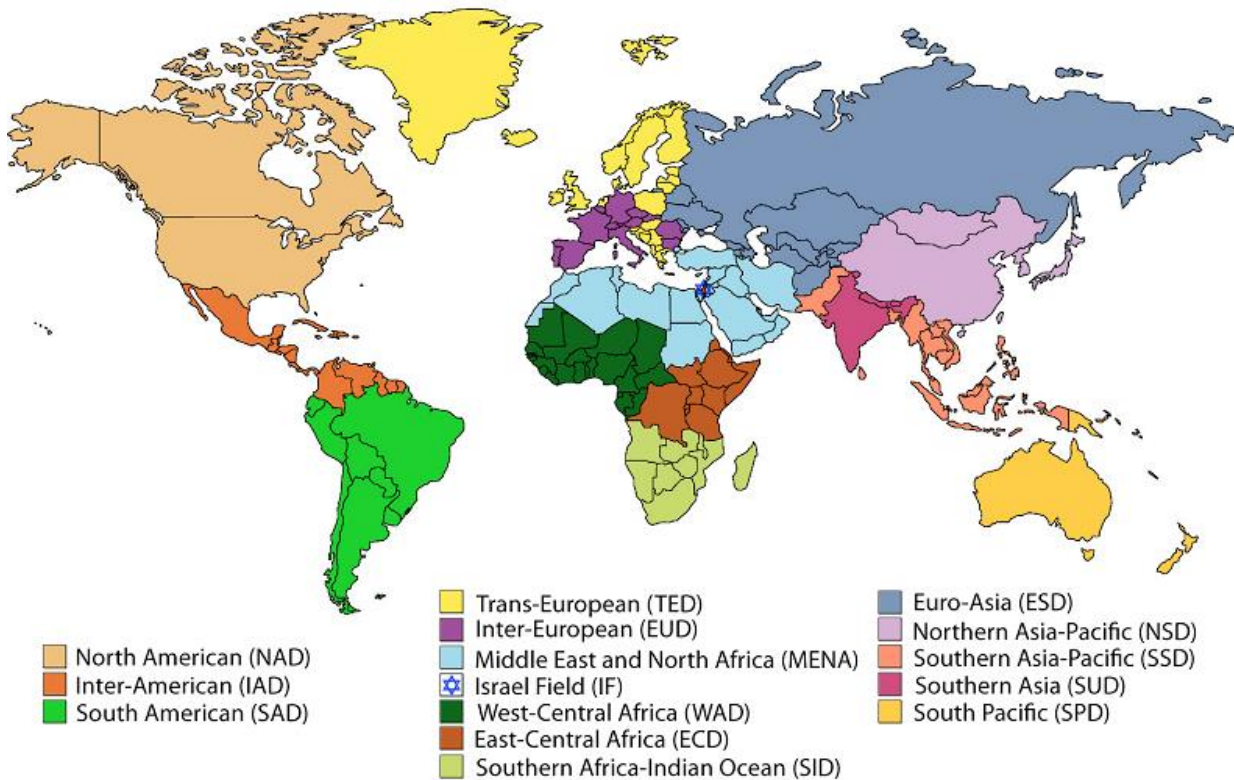

All SDA Divisions represented	Participants
East-Central Africa Division	667
Euro-Asia Division	77
Inter-American Division	1422
Inter-European Division	175
Northern Asia-Pacific Division	437
South American Division	119
South Pacific Division	327
Southern Africa-Indian Ocean Division	115
Southern Asia Division	60
Southern Asia-Pacific Division	80
Trans-European Division	393
West-Central Africa Division	80
Middle East & North Africa Division	56
Total without day passes	4008